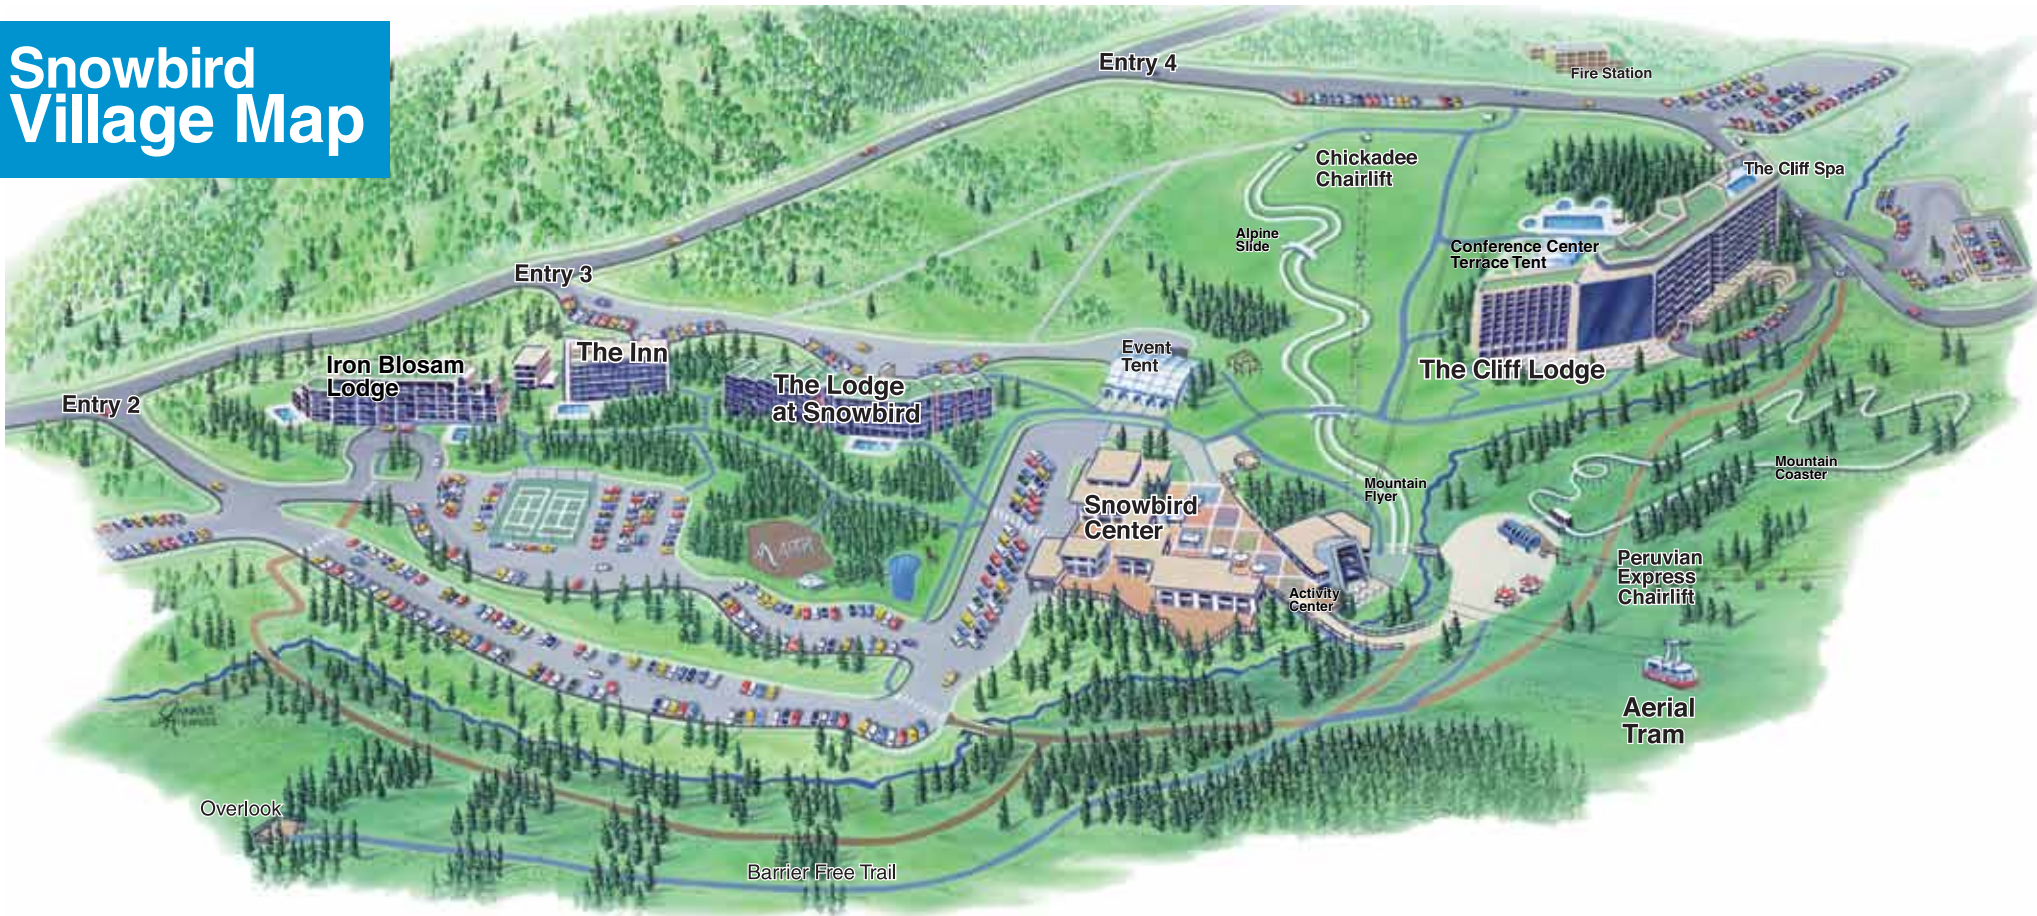

# Snowbird Village Map

## Outdoor Meeting Venues

Conference Center Terrace Tent  
Amphitheater Lobby Patio  
Event Tent  
Plaza Deck  
Skier's Bridge

### Snowbird Center

The Forklift  
Baked & Brewed  
General Gritts  
Tram Car Pizza  
Steak Pit  
The Tram Club

## Summer Activities

Peruvian Chairlift & Tunnel  
Ropes Course  
Aerial Tram  
Alpine Slide  
Mountain Flyer  
Mountain Coaster  
Cool Air Concert Series  
Family Flicks  
Oktoberfest